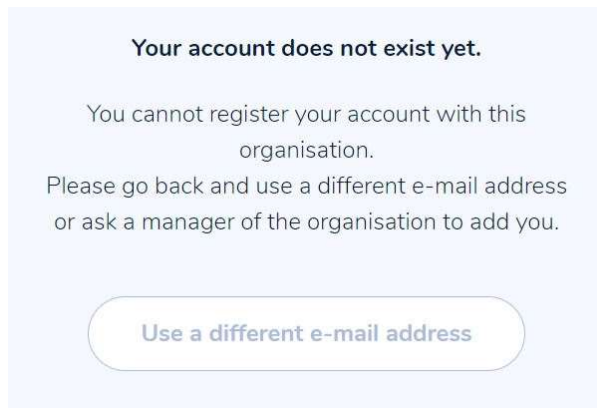

CLUBEE – ACTIVATION

1. Go to <https://www.clubee.com/cnsw>
2. Click on “SE CONNECTER”

3. Enter your email address

DO NOT LOGIN with Facebook or Twitter please

4. Send activation mail

5. If you receive this message, please contact us : infoscsw@wolu.be