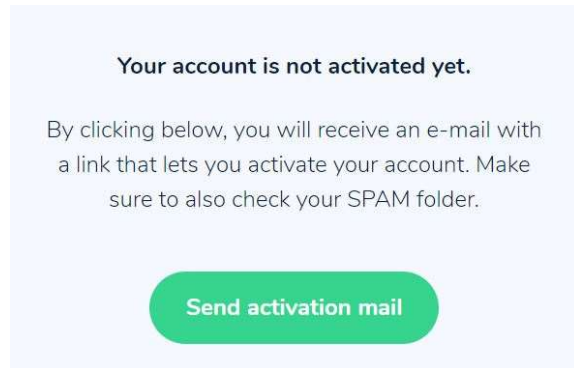

CLUBEE – ACTIVATION

1. Go to <https://www.clubee.com/cnsw>
2. Click on “SE CONNECTER”

3. Enter your email address

DO NOT LOGIN with Facebook or Twitter please

4. Send activation mail

5. If you receive this message, please contact us : infoscsw@wolu.be