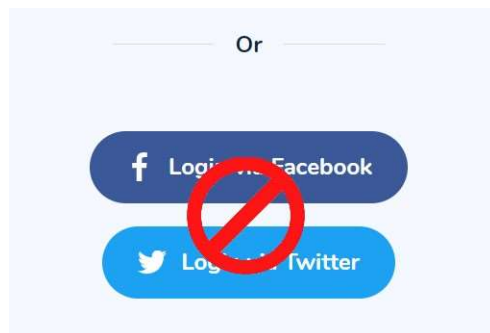

CLUBEE – ACTIVATION

1. Go to <https://www.clubee.com/cnsw>
2. Click on “SE CONNECTER”

3. Enter your email address

DO NOT LOGIN with Facebook or Twitter please

4. Send activation mail

5. If you receive this message, please contact us : infoscsw@wolu.be